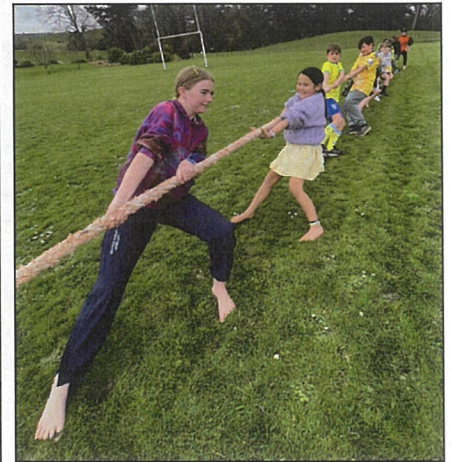

The new season

Blossoming season
New flowers grow bright
The plants are healthy tonight

The cold

The frost has begun
The grass is frozen in cold
Until the sun shines

Kiara

It was heartwarming to see so many Fun Hats and so much cheerful 'yellow' today. Thank you for your donations to the Cancer Society. \$100 will be sent their way.

Daffodil Day Activities

Toilet Tactics For Kids

Wednesday 25th October
7-8pm
Venue :Waipukurau Primary School Hall
4 Saint Marys Road

Presenter: Lisa Smith, a Paediatric Nurse with over 40yrs experience working with children and young people. She has specialised in Children's Continence for the past 17yrs